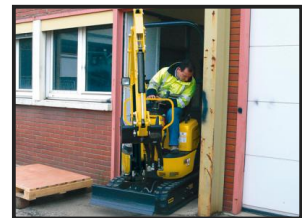

# YANMAR ViO10-2A

## £POA

For superb manoeuvrability and performance in difficult environments, opt for the ViO10-2A. When the undercarriage is extended it becomes a zero-tail-swing machine, and when retracted, even highly confined environments become accessible. Longer tracks increase stability and smoothness, while an extendable folding blade adds to manoeuvrability. It also wins out on performance, thanks to the powerful engine and advanced hydraulic system. Easy to operate, thoughtful design ensures that maintenance is refreshingly straightforward.